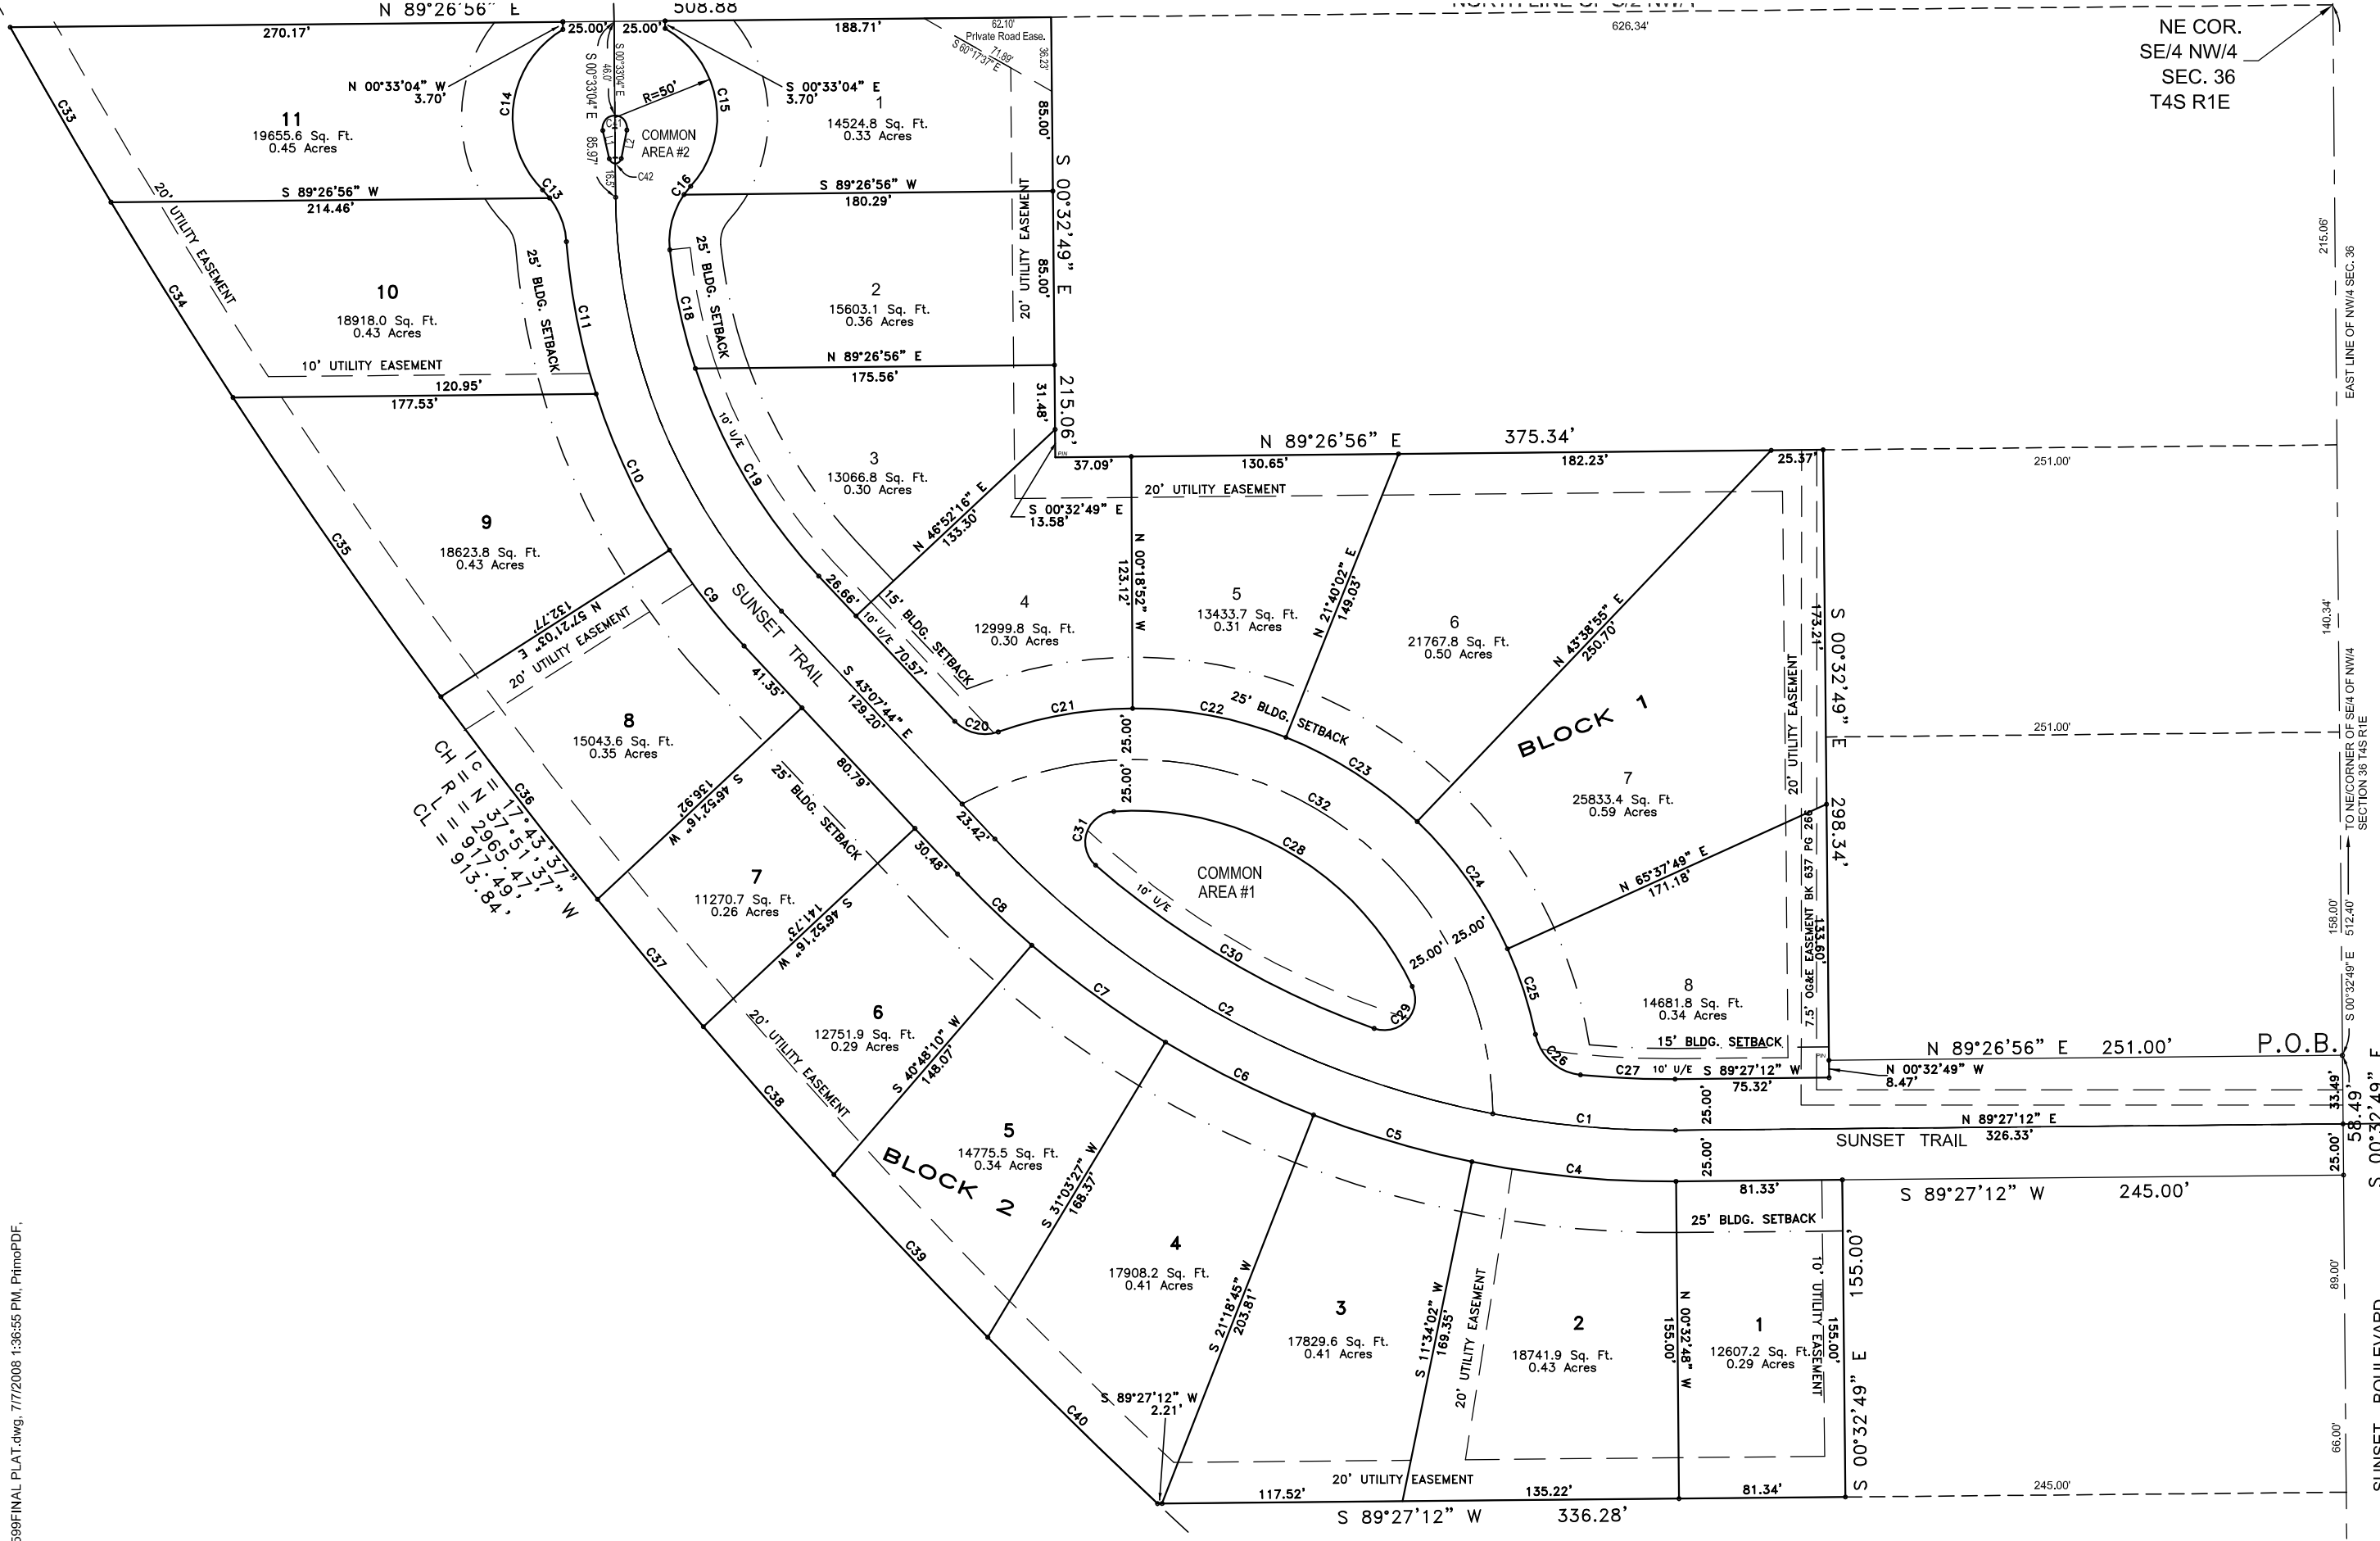

NE COR.
SE/4 NW/4
SEC. 36
T4S R1E

SUNSET TRAILS ARDMORE, OKLAHOMA